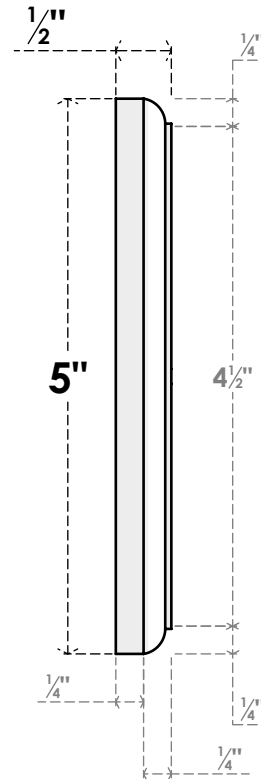

ROSP050X050X050SDG14

5"W X 5"H X 1/2"P STANDARD SEDGWICK SPIRAL ROSETTE WITH ROUNDED EDGE, ARCHITECTURAL GRADE PVC

FRONT

SIDE

EKENA MILLWORK
2300 WEST MAIN ST.
CLARKSVILLE, TX 75426
TOLL FREE: 866-607-0453
WWW.EKENAMILLWORK.COM

NOTES

1. INSTALLATION TO BE COMPLETED IN ACCORDANCE WITH MANUFACTURER'S SPECIFICATIONS.
2. DRAWING MAY NOT BE TO SCALE
3. THIS DRAWING IS INTENDED FOR DESIGN AND PLANNING PURPOSES ONLY.
4. ALL INFORMATION CONTAINED HEREIN WAS CURRENT AT THE TIME OF DEVELOPMENT BUT MUST BE REVIEWED AND APPROVED BY THE PRODUCT MANUFACTURER TO BE CONSIDERED ACCURATE.
5. ARCHITECTURAL GRADE PVC PRODUCTS ARE MADE FROM EXPANDED CELLULAR PVC AND COME NATURALLY WHITE BUT MAY BE PAINTED