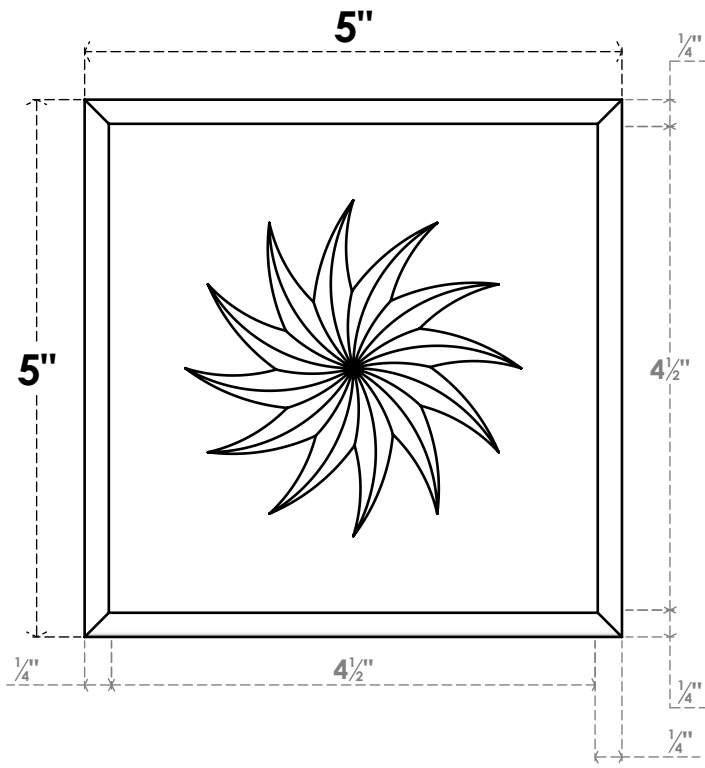

ROSP050X050X050SDG14

5"W X 5"H X 1/2"P STANDARD SEDGWICK SPIRAL ROSETTE WITH ROUNDED EDGE, ARCHITECTURAL GRADE PVC

FRONT

SIDE

EKENA MILLWORK
2300 WEST MAIN ST.
CLARKSVILLE, TX 75426
TOLL FREE: 866-607-0453
WWW.EKENAMILLWORK.COM